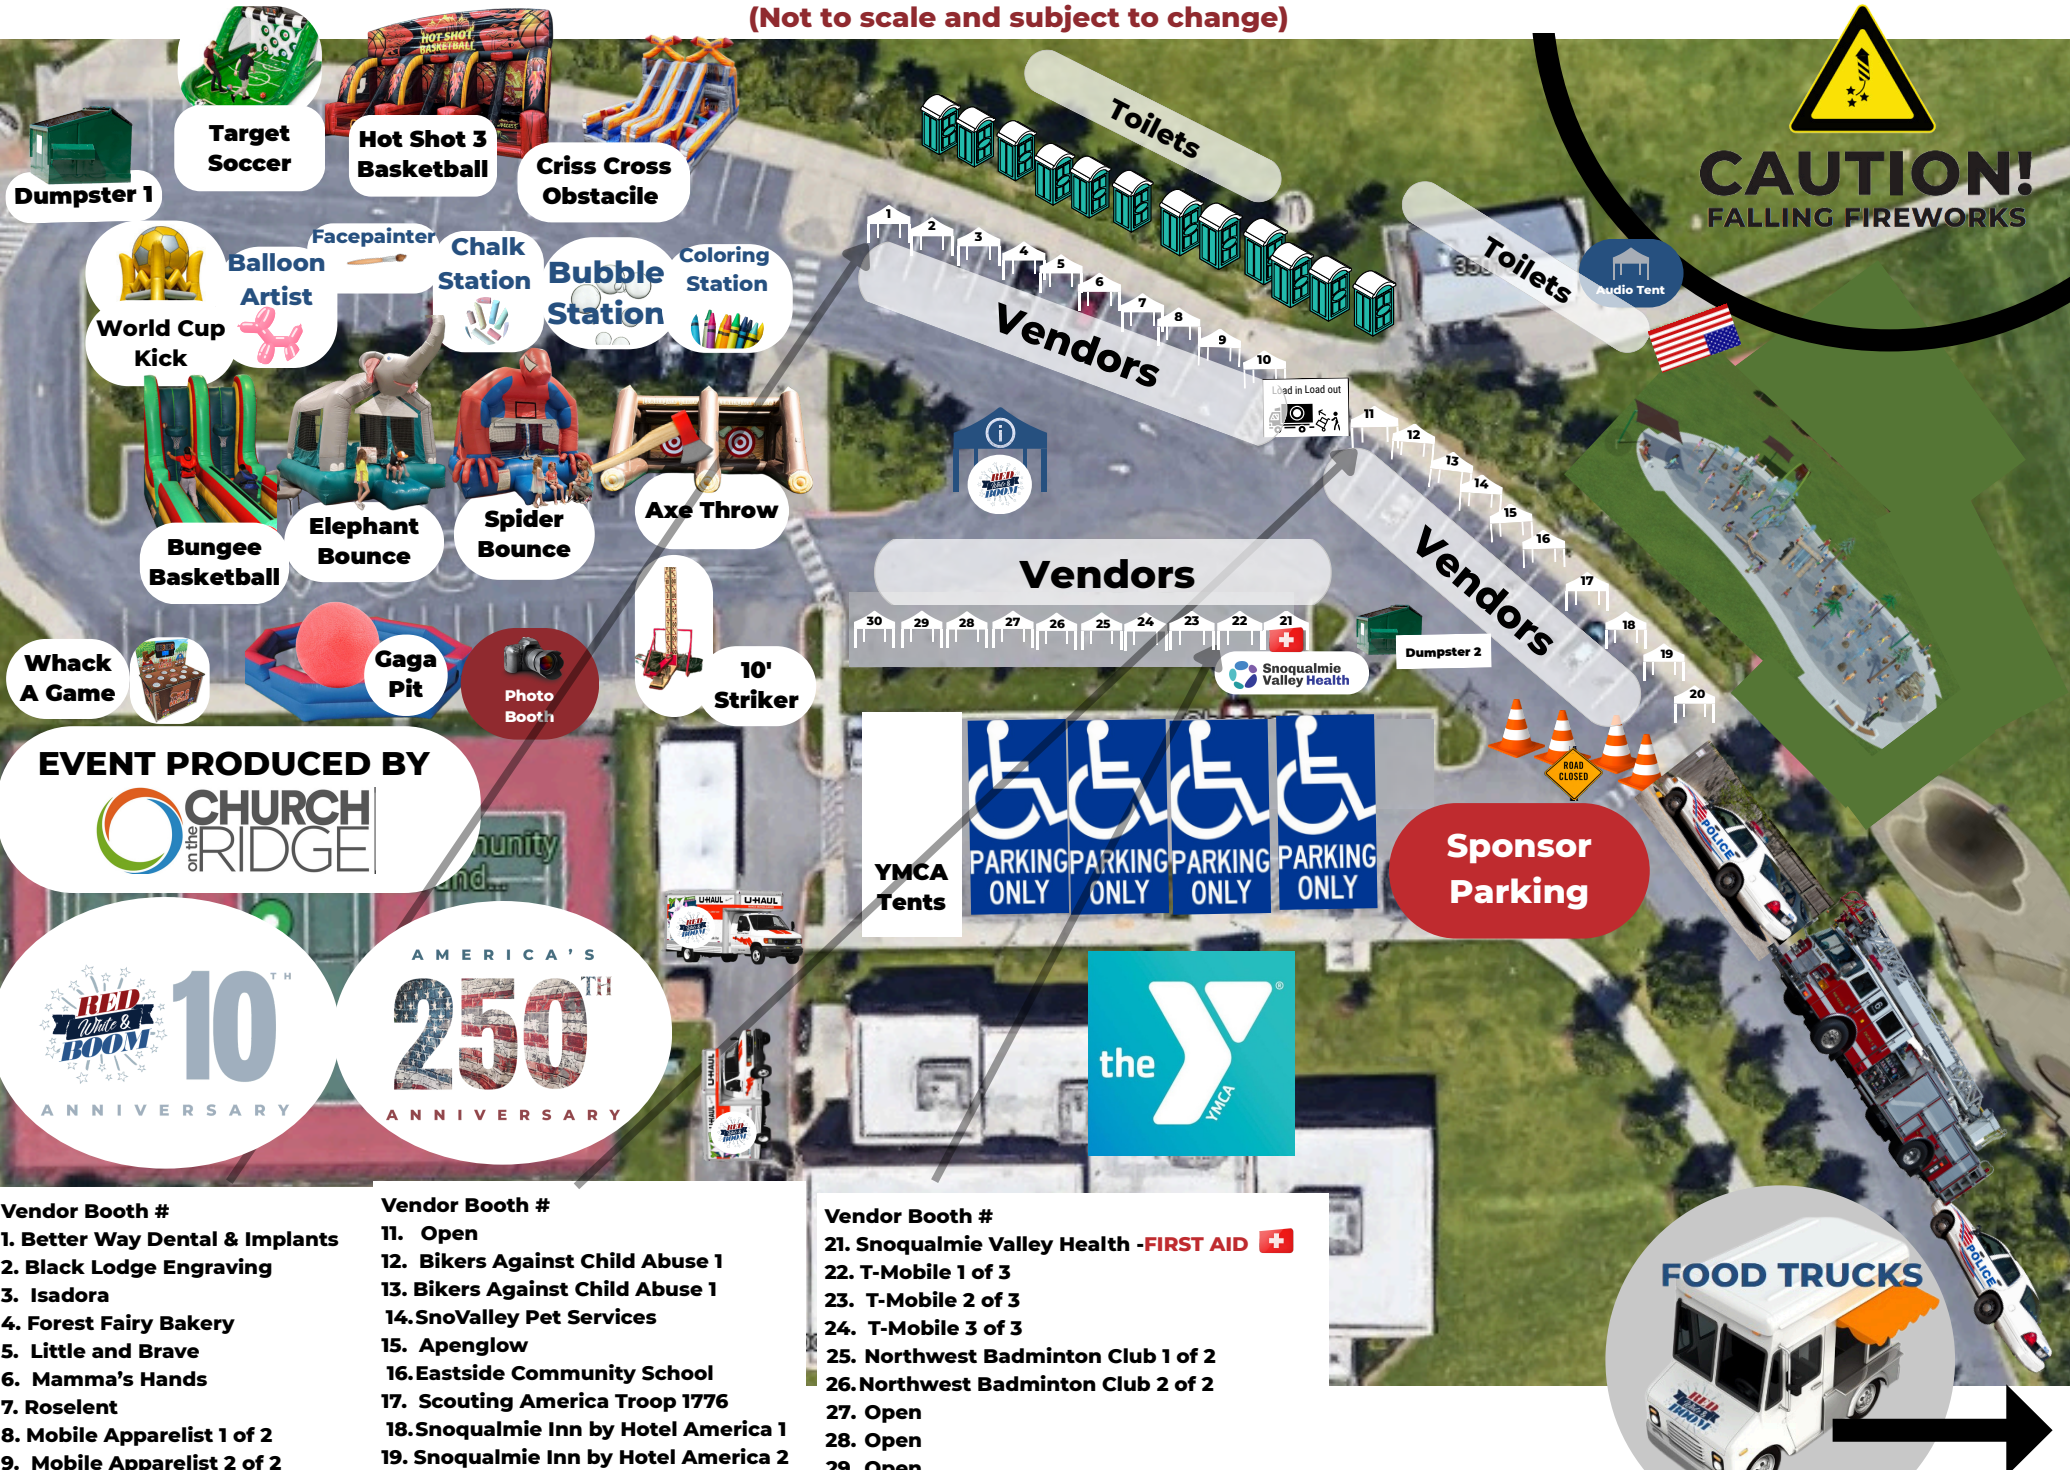

Detail Map 2026 Red, White & Boom 7-10pm

(Not to scale and subject to change)

CAUTION!
FALLING FIREWORKS

- Target Soccer
- Hot Shot 3 Basketball
- Criss Cross Obstacle
- Facepainter
- Chalk Station
- Bubble Station
- Coloring Station
- Balloon Artist
- World Cup Kick
- Bungee Basketball
- Elephant Bounce
- Spider Bounce
- Axe Throw
- Whack A Game
- Gaga Pit
- Photo Booth
- 10' Striker

- Toilets
- Vendors
- Vendors
- Vendors
- Dumpster 1
- Dumpster 2
- Snoqualmie Valley Health

- YMCA Tents
- PARKING ONLY
- PARKING ONLY
- PARKING ONLY
- PARKING ONLY

Sponsor Parking

EVENT PRODUCED BY
CHURCH on the RIDGE

- Vendor Booth #**
- Better Way Dental & Implants
 - Black Lodge Engraving
 - Isadora
 - Forest Fairy Bakery
 - Little and Brave
 - Mamma's Hands
 - Roselent
 - Mobile Apparelist 1 of 2
 - Mobile Apparelist 2 of 2
 - Church on the Ridge

- Vendor Booth #**
- Open
 - Bikers Against Child Abuse 1
 - Bikers Against Child Abuse 1
 - SnoValley Pet Services
 - Apenglow
 - Eastside Community School
 - Scouting America Troop 1776
 - Snoqualmie Inn by Hotel America 1
 - Snoqualmie Inn by Hotel America 2
 - Fio Collection Jewelry